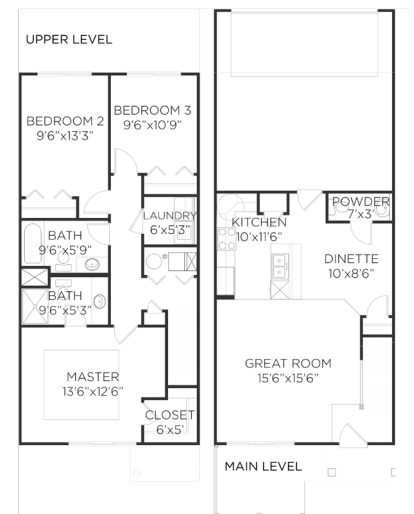

DELAVAN TOWN HOMES

2500 EP TRUE PARKWAY, WEST DES MOINES

FEATURES:

- 2 & 3 Bedrooms Available
- 2 1/2 Bathrooms in Every Unit
- 2 Car Garage with Remotes
- Pet Friendly *restrictions apply*
- 12 or 18 Month Leases
- In Unit Washer & Dryer
- Kitchen Island, Flattop Stove, Dishwasher, Microwave, Garbage Disposal & Ice Maker
- Patio or Balcony

2 BEDROOM FLOOR PLAN

3 BEDROOM FLOOR PLAN

For more info or to schedule a viewing, please call (515) 446-0020